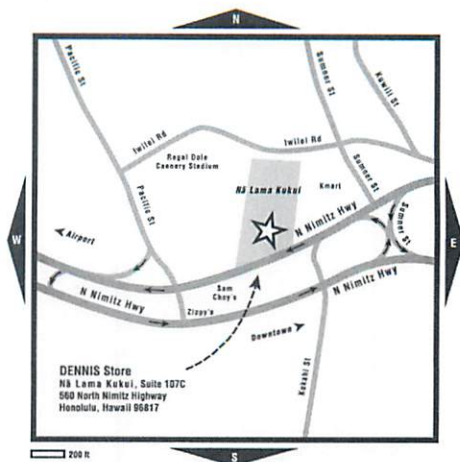

ORDER BY MAIL OR FAX

FAX: 877.291.5480

135 SE Hawthorne Boulevard
Portland, OR 97214

Order forms available online.